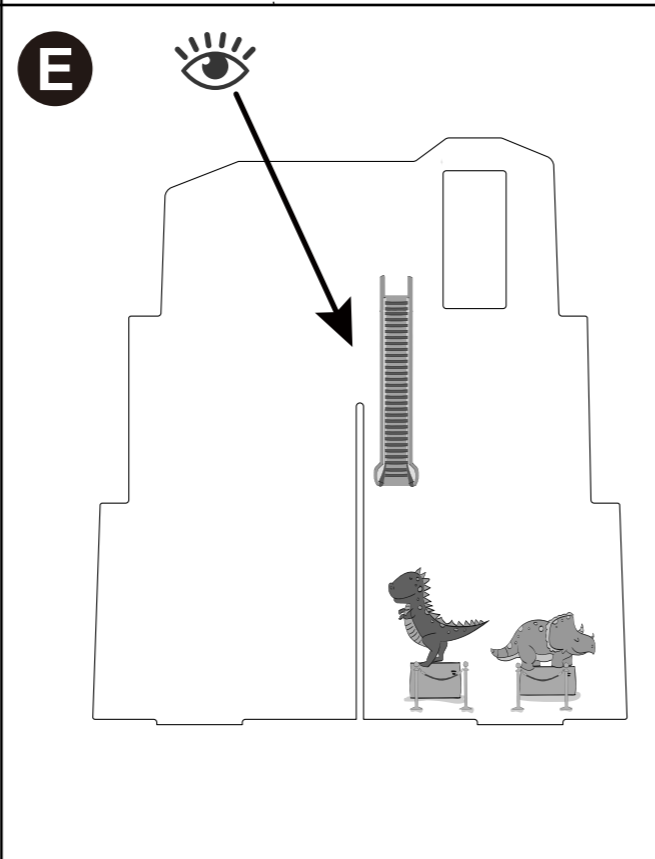

Contents

NOTE:
Please read instructions
before assembly

MUtable Dolls Playhouse

3-8Y

MUT00009A

⚠ WARNING
CHOKING HAZARD - Small parts.
Not for children under 3 yrs.
This toy requires adult assembly. Unassembled, it contains potentially hazardous points and small parts. Please keep it out of baby's reach.