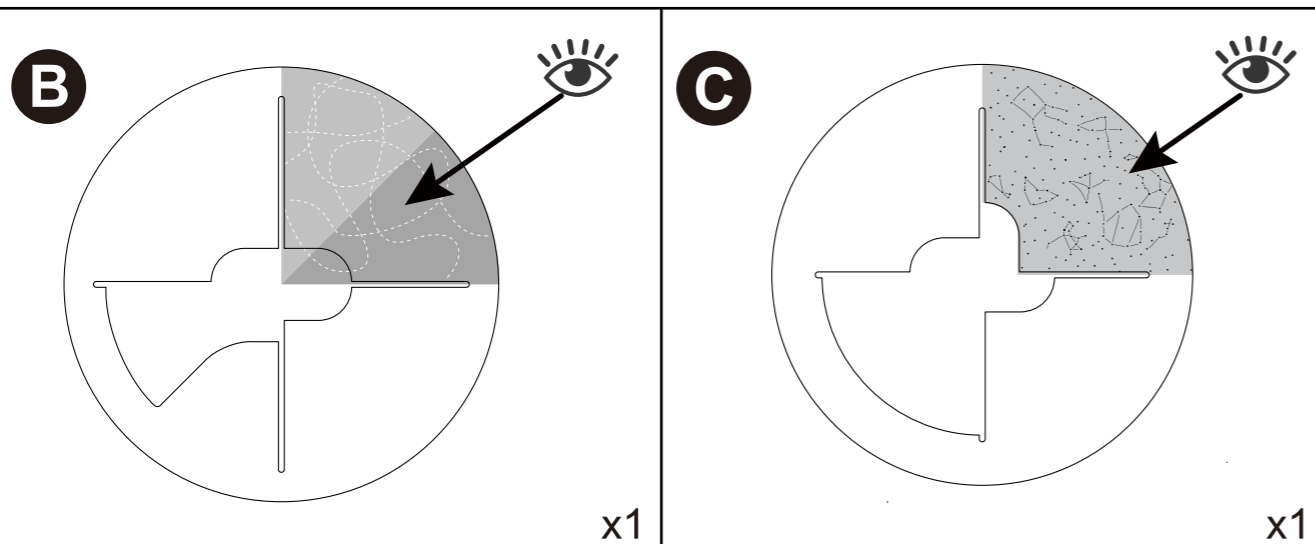

Contents

NOTE:
Please read instructions
before assembly

MUtable Dolls Playhouse

3-8Y

MUT00009A

⚠ WARNING
CHOKING HAZARD - Small parts.
Not for children under 3 yrs.
This toy requires adult assembly. Unassembled, it contains potentially hazardous points and small parts. Please keep it out of baby's reach.