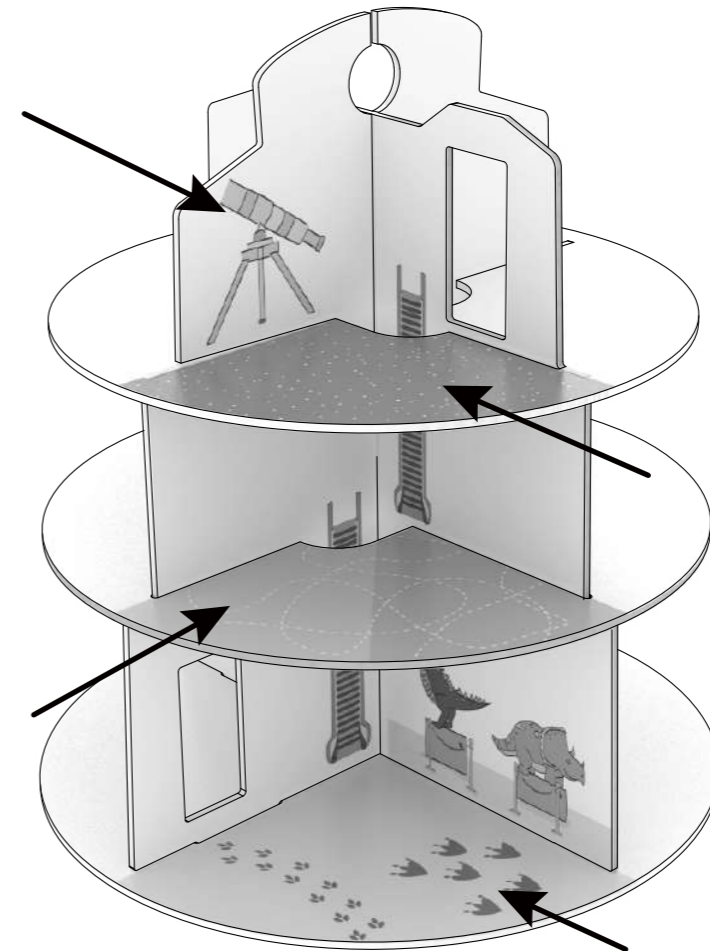

Contents

NOTE:
Please read instructions
before assembly

MUtable Dolls Playhouse

3-8Y

MUT00009A

⚠ WARNING
CHOKING HAZARD - Small parts.
Not for children under 3 yrs.
This toy requires adult assembly. Unassembled, it contains potentially hazardous points and small parts. Please keep it out of baby's reach.