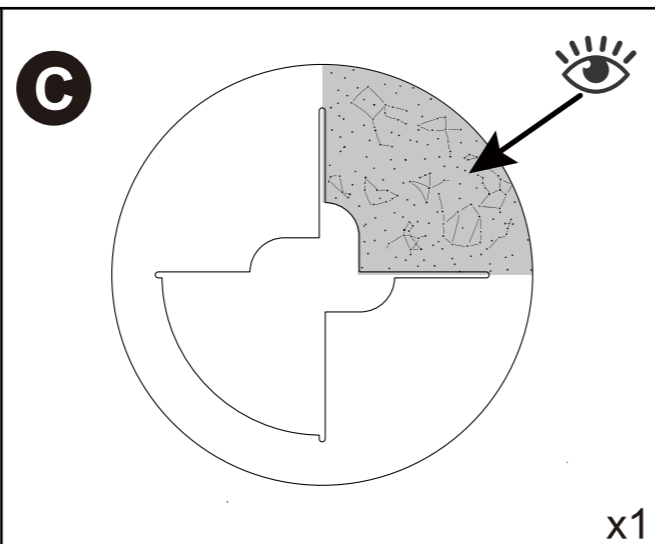

Contents

NOTE:
Please read instructions
before assembly

MUtable Dolls Playhouse

3-8Y

MUT00009A

⚠ WARNING
CHOKING HAZARD - Small parts.
Not for children under 3 yrs.
This toy requires adult assembly. Unassembled, it contains potentially hazardous points and small parts. Please keep it out of baby's reach.