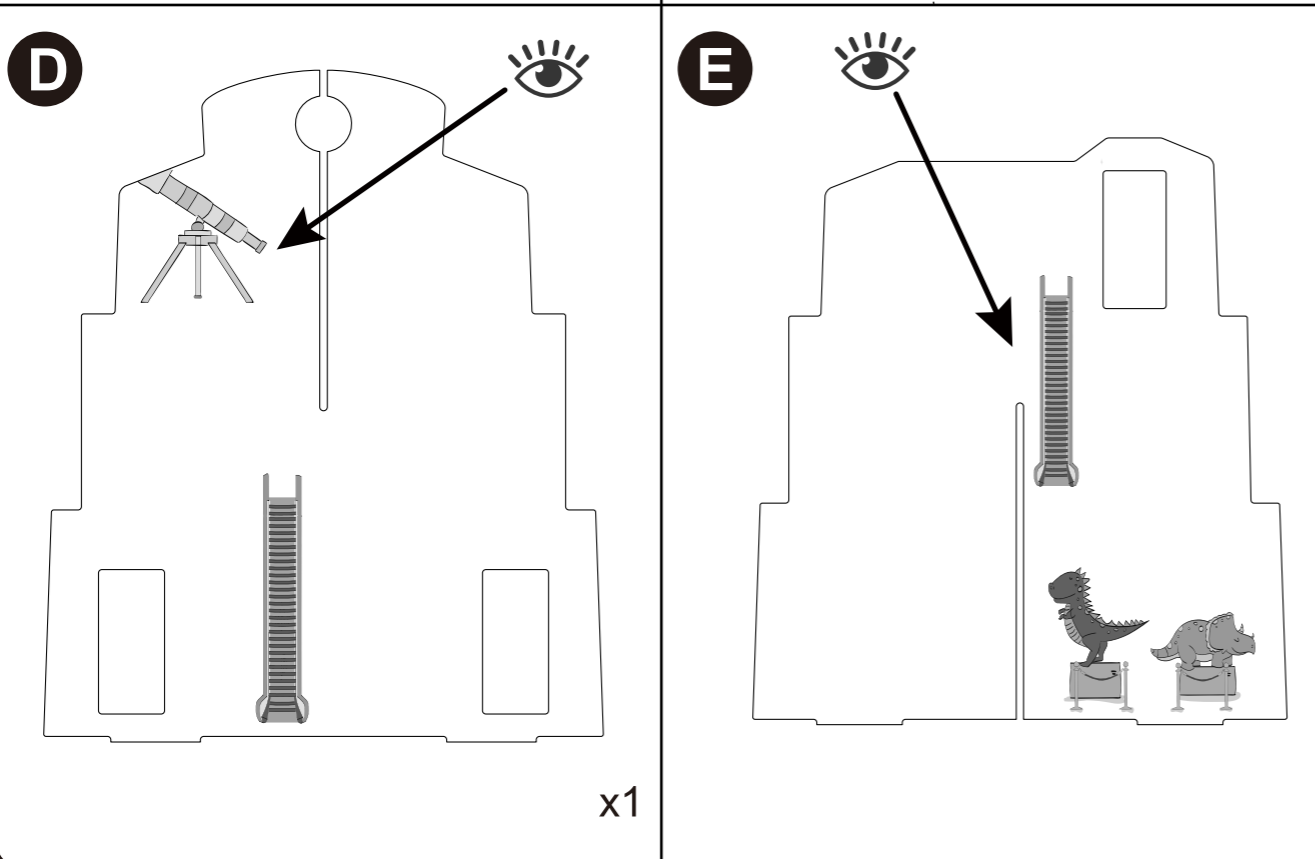

Contents

NOTE:
Please read instructions
before assembly

MUtable Dolls Playhouse

3-8Y

MUT00009A

⚠ WARNING
CHOKING HAZARD - Small parts.
Not for children under 3 yrs.
This toy requires adult assembly. Unassembled, it contains potentially hazardous points and small parts. Please keep it out of baby's reach.